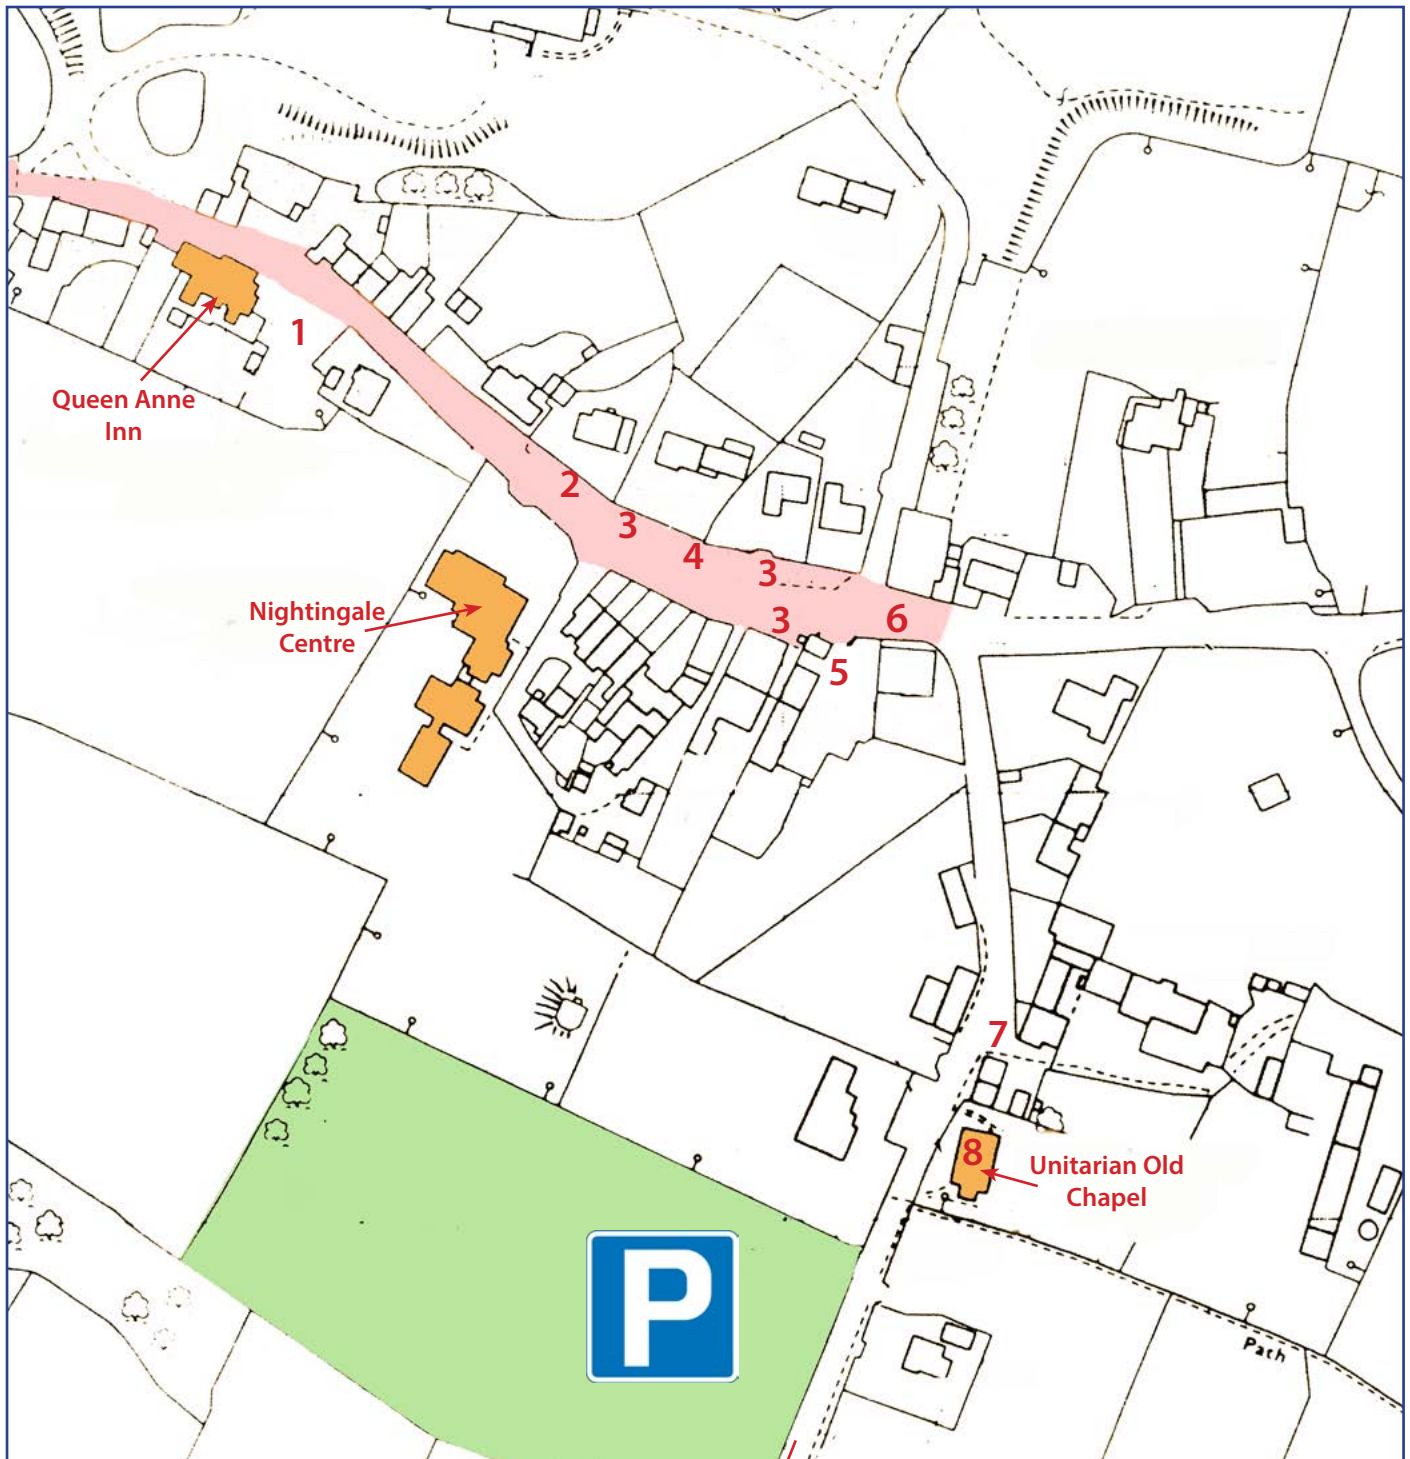

# Great Hucklow Village Gala Day

Temporary bus stop at junction

- |                                 |                                     |
|---------------------------------|-------------------------------------|
| <b>1. Classic Cars</b>          | <b>5. Bee keeping demonstration</b> |
| <b>2. Children's games</b>      | <b>6. Barbecue</b>                  |
| <b>3. Stalls</b>                | <b>7. Children's Well Dressing</b>  |
| <b>4. Village Well Dressing</b> | <b>8. Tea and cakes</b>             |

 Road closed to through traffic, 12-5pm

Toilets are available at the Unitarian Old Chapel and for customers at the Queen Anne Inn.